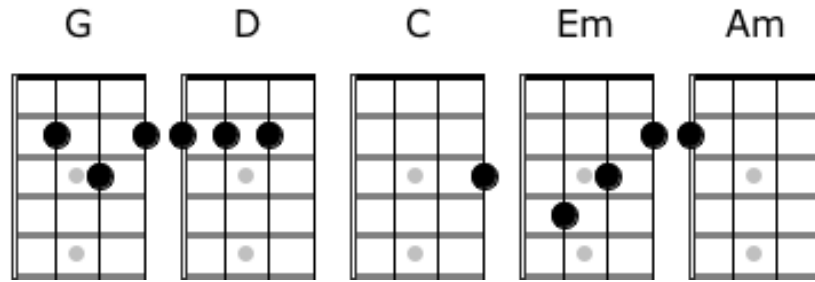

Take It Easy - The Eagles (1972)

[G] [G] [C] [D] x2

VERSE 1:

Well I'm a [G]runnin' down the road tryin' to loosen my load
I've got seven women [D]on my [C]mind
[G]Four that wanna own me, [D]two that wanna stone me
[C]One says she's a friend of [G]mine

CHORUS 1:

Take it ea[Em]sy, take it ea[C]sy [G]
Don't let the [Am]sound of your own [C]wheels drive you [Em]crazy [D]
Lighten up [C]while you still [G]can
Don't even [C]try to under[G]stand
Just find a [Am]place to make your [C]stand, and take it ea[G]sy

VERSE 2:

Well, I'm a [G]standin' on a corner in Winslow, Arizona
Such a fine [D]sight to [C]see
It's a [G]girl my lord in a [D]flat-bed Ford
Slowin' [C]down to take a look at [G]me

CHORUS 2:

Come on, ba[Em]by, [D] don't say [C]may[G]be
I gotta [Am]know if your sweet [C]love is gonna [Em]save me
We may [C]lose and we may [G]win, though we may [C]never be here [G]again
So open [Am]up I'm climbin' [C]in, so take it ea[G]sy

VERSE 3:

Well, I'm a [G]runnin' down the road tryin' to loosen my load
Got a world of trouble [D]on my [C]mind
[G]Lookin' for a lover who [D]won't blow my cover, she's [C]so hard to [G]find

CHORUS 3:

Take it ea[Em]sy, take it [C]ea[G]sy
Don't let the [Am]sound of your own [C]wheels make you [Em]crazy
Come on [C]ba[G]by, don't say [C]may[G]be
I gotta [Am]know if your sweet [C]love is gonna [G]save me