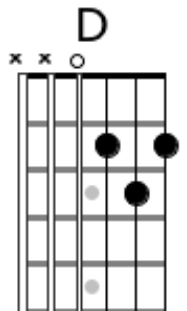

Love Me Do The Beatles (1963)

Intro: [G] [C] [G] [C] [G] [C] [G] [G]

Verse

[G]Love, love me [C]do
You [G]know I love [C]you
I'll [G]always be [C]true
So [C]please, love me [G]do
[C]Whoa, [G]love me [C]do

VERSE

Middle

[D]Someone to love
[C]Somebody [G]new
[D]Someone to love
[C]Someone like [G]you

VERSE

Solo

[D] [D] [C] [G]
[D] [D] [C] [G] [G] [G] [G]

Final verse

[G]Love, love me [C]do
You [G]know I love [C]you
I'll [G]always be [C]true
So [C]please, love me [G]do
[C]Whoa, [G]love me [C]do
Yeah, [G]love me do
[C]Whoa, oh, [G]love me do [G]