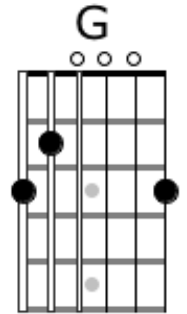

Love Me Do The Beatles (1963)

Intro: [G] [C] [G] [C] [G] [C] [G] [G]

Verse

[G]Love, love me [C]do
You [G]know I love [C]you
I'll [G]always be [C]true
So [C]please, love me [G]do
[C]Whoa, [G]love me [C]do

VERSE

Middle

[D]Someone to love
[C]Somebody [G]new
[D]Someone to love
[C]Someone like [G]you

VERSE

Solo

[D] [D] [C] [G]
[D] [D] [C] [G] [G] [G] [G]

Final verse

[G]Love, love me [C]do
You [G]know I love [C]you
I'll [G]always be [C]true
So [C]please, love me [G]do
[C]Whoa, [G]love me [C]do
Yeah, [G]love me do
[C]Whoa, oh, [G]love me do [G]