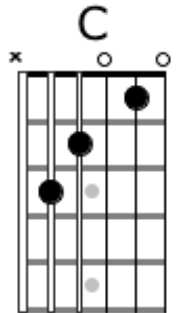

Love Me Do The Beatles (1963)

Intro: [G] [C] [G] [C] [G] [C] [G] [G]

Verse

[G]Love, love me [C]do
You [G]know I love [C]you
I'll [G]always be [C]true
So [C]please, love me [G]do
[C]Whoa, [G]love me [C]do

VERSE

Middle

[D]Someone to love
[C]Somebody [G]new
[D]Someone to love
[C]Someone like [G]you

VERSE

Solo

[D] [D] [C] [G]
[D] [D] [C] [G] [G] [G] [G]

Final verse

[G]Love, love me [C]do
You [G]know I love [C]you
I'll [G]always be [C]true
So [C]please, love me [G]do
[C]Whoa, [G]love me [C]do
Yeah, [G]love me do
[C]Whoa, oh, [G]love me do [G]